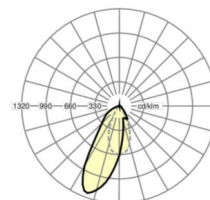

CHARACTERISTICS

Order number	18550206600
EAN number	4020863363117
Commodity code	94051190
Certification mark	IP 20, Protection class I, ENEC10 VDE, F, HACCP DIN10500/Food/IFS-application-related suitability/BRC, Indoor, CE
Impact resistance (IK rating)	IK03 (-20°C bis 40°C)
Ambient temperatur	ta -20°C to 40°C
Special properties	Ready for IoT
Warranty period	5 years
State funding programs	BEG - Federal funding for efficient buildings (valid only for Germany)

ELECTRICAL ENGINEERING

Controller	Electronic driver DALI2 (1 pcs.)
System output	37W
Mains voltage	230V/50Hz
Circuit breakers (inrush current)	13 pieces/B10, 21 pieces/B16, 21 pieces/C10, 35 pieces/C16
Energy efficiency class/light source	D

LIGHTING TECHNOLOGY

Placement	LED, Colour rendering/Light colour CRI ≥ 80 / 4000K
Colour tolerance (MacAdam)	3SDCM
Photobiological safety (Luminaire)	RG1
Nominal luminous flux	6026lm
LED service life	50000h L80/B10 (Tq 40°C)
Luminaire luminous efficiency	161lm/W
Beam angle	20°
UGR lat./long.	17.1 / 20.4

MECHANICS

Housing colour	traffic white RAL 9016
Dimensions (LxWxH/DxH)	1531mm x 55mm x 37mm
Weight (net)	1.9kg
Type of installation	Mounting rail system installation

Dimensions

L	1531 mm	Length
B	55 mm	Width
H	37 mm	Height

DEEP-LINK

<https://www.regiolux.de/en/article/18550206600>

Reference	LED 6000lm 840
ηLB	100 %
Φ ↓/↑	98 % / 2 %
UGR lat./long.	17.1 / 20.4